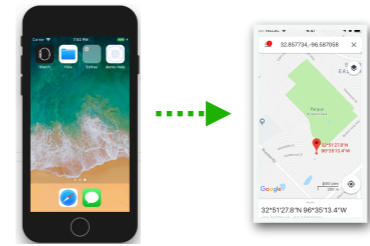

Environment for FindMe System

EMERGENCY

911

Personal data

App FindMe Móvil

{ 32.857734, -96.587058 }
Geolocation

SMS

{ 32.857734, -96.587058 }
Geolocation
[http:// findmesystem.com](http://findmesystem.com)

Contacts

App FindMe Móvil

FindMe System

Web Application

API
Application Programming Interface

Encrypt Data

Web - Map Application