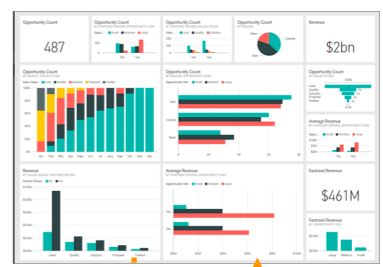

FindMe System

Web Application