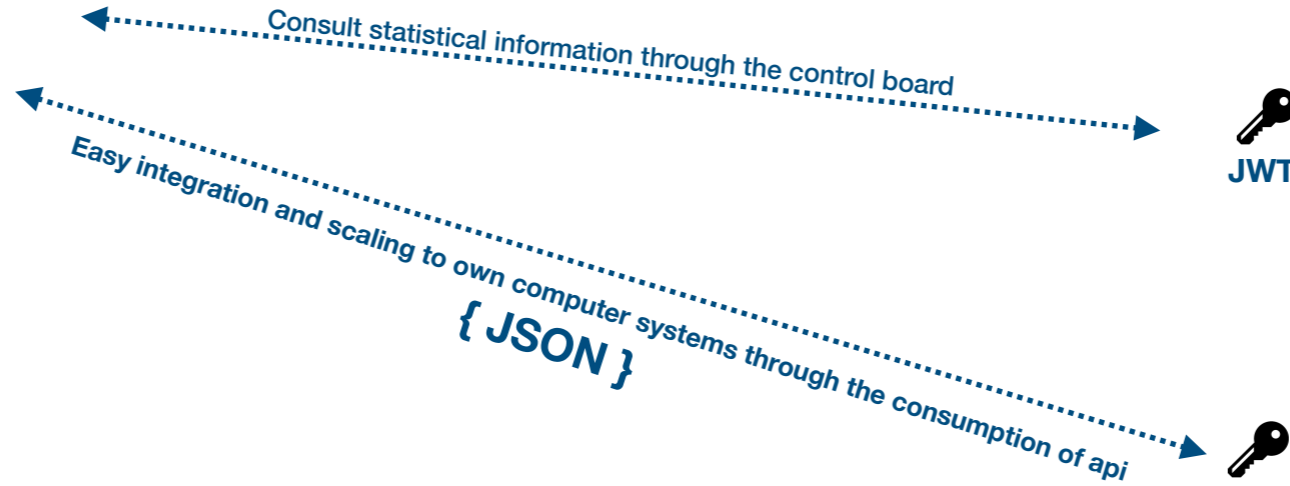

Environment for FindMe System

EMERGENCY

911

Personal data

App FindMe Móvil

{ 32.857734, -96.587058 }
Geolocation

SMS

{ 32.857734, -96.587058 }
Geolocation
[http:// findmesystem.com](http://findmesystem.com)